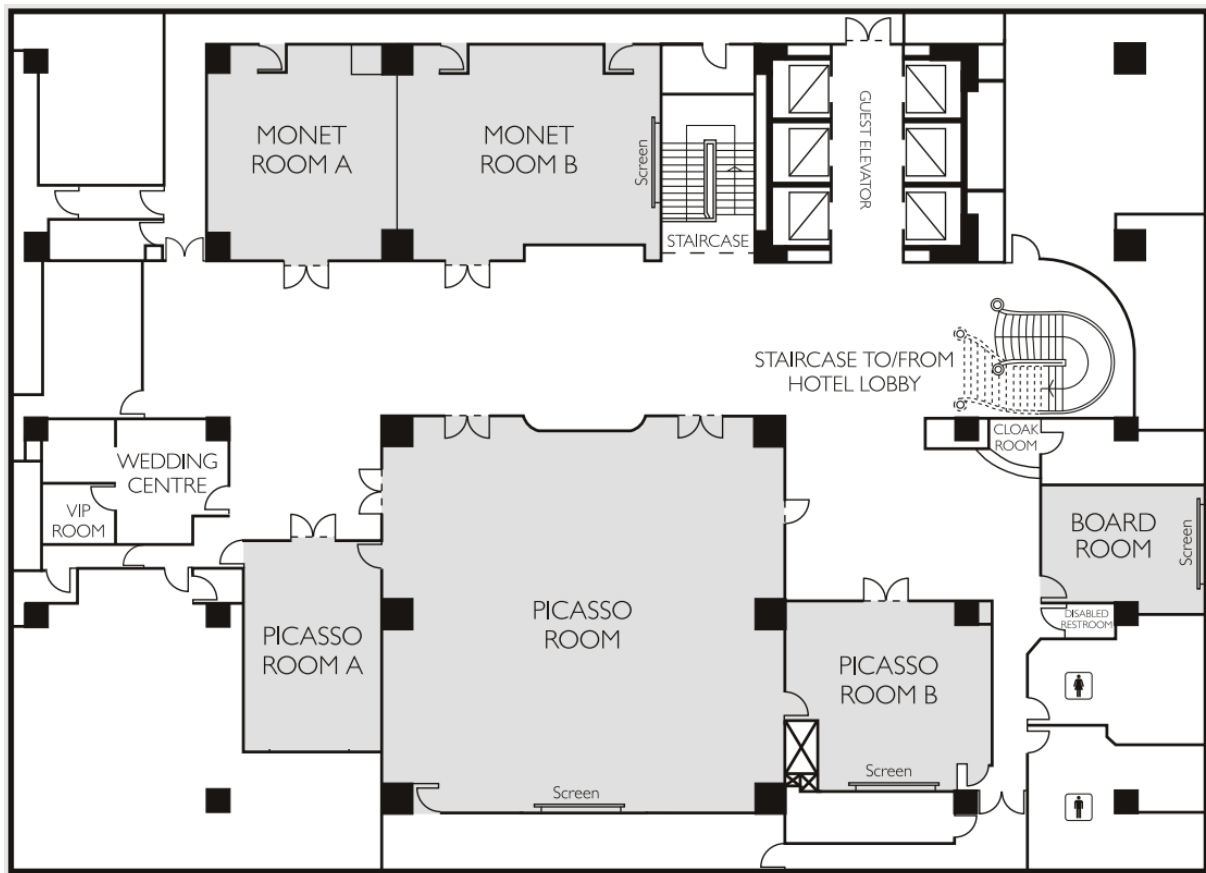

FORUM ROOMS

Name of Room											
	Theatre Style	Classroom Style	Cocktail Reception	Banquet-Style	U-Shape	Conference Style	Size (Sq. m)	Size (Sq. ft)	Length x Width (m)	Height (m)	
	CAPACITIES (PERSONS)						DIMENSIONS				
Picasso Room	264	128	270	192	50	66	277	2983	16.8x16.5	2.95-5.35	
Picasso Room A	40	18	50	24	16	20	51	549	5.8x8.8	2.65	
Picasso Room B	40	24	60	36	19	24	65	704	8.5x7.7	2.65	
Monet Room A&B	120	80	160	120	46	52	165	1780	18.8x8.8	2.85	
Monet Room A	50	32	60	48	20	24	68	739	7.8x8.8	2.85	
Monet Room B	70	40	100	72	26	32	96	1042	11x8.8	2.85	